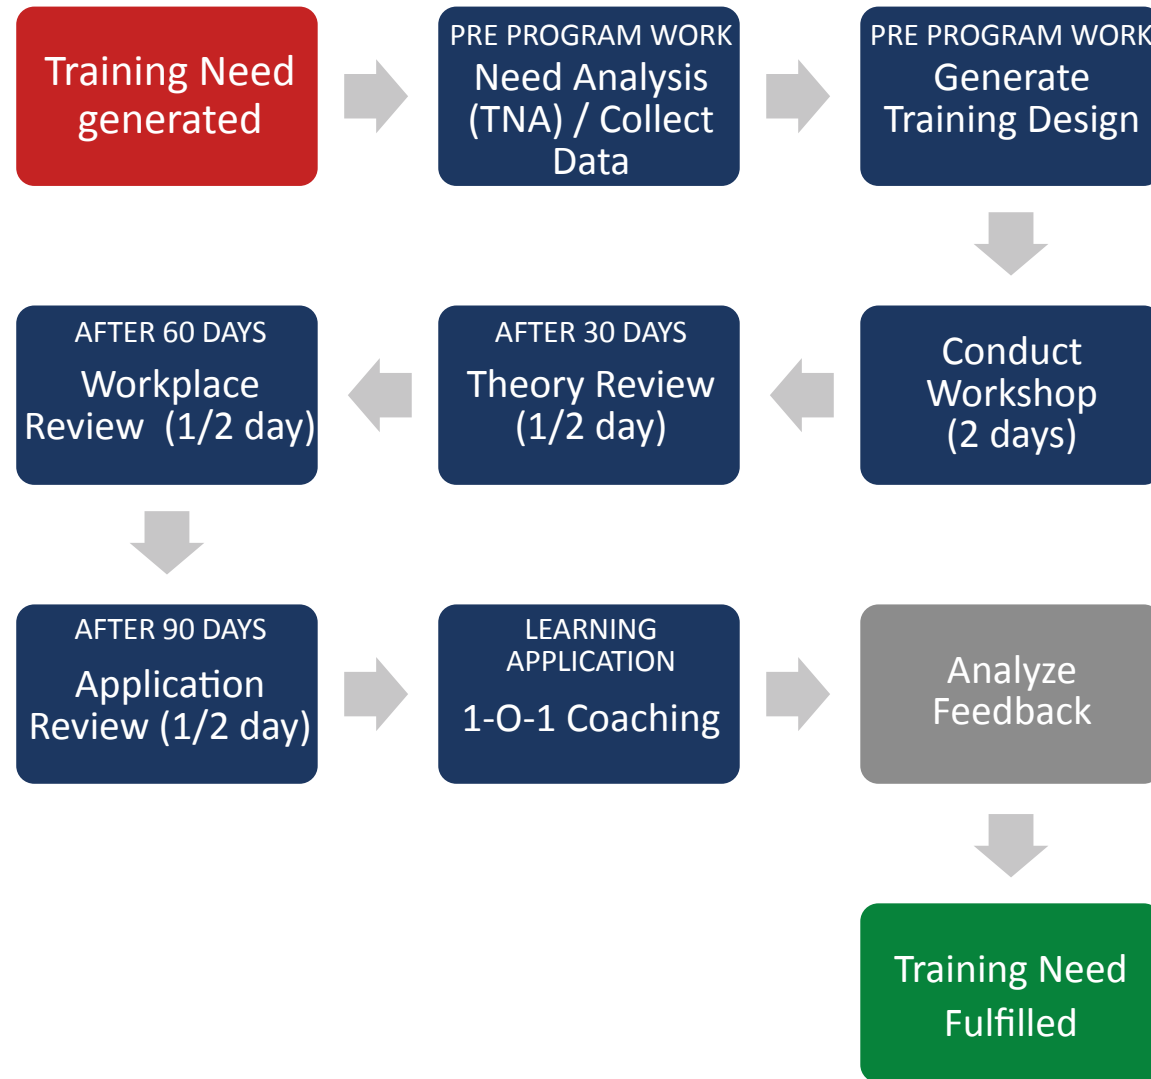

Training Model

 PT Action

 Client Action